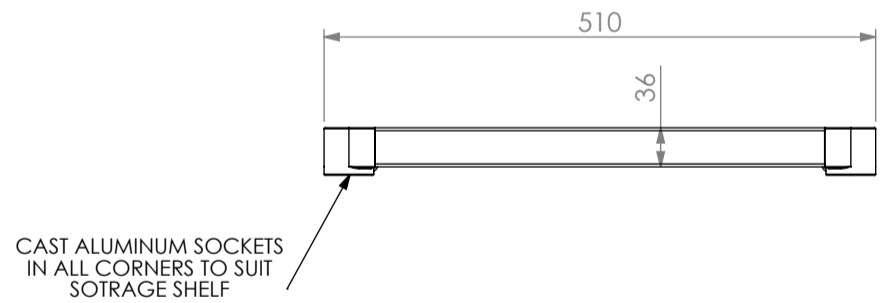

SIMPLY STAINLESS

Modular Sinks, Tables & Shelving

SPECIFICATION	
Shelf	<ul style="list-style-type: none"> - High quality stainless steel. - 1.2mm gauge, no. 4 Finnish. - Double grub screw collars.

25	Storage Shelf Extra			
	Product Code	Dimensions (mm)	Unit weight (Kg)	Load capacity (Kg)
	25-0900	900x510x50	6	80kg per shelf
	25-1200	1200x510x50	7	80kg per shelf
	25-1500	1500x510x50	11	80kg per shelf